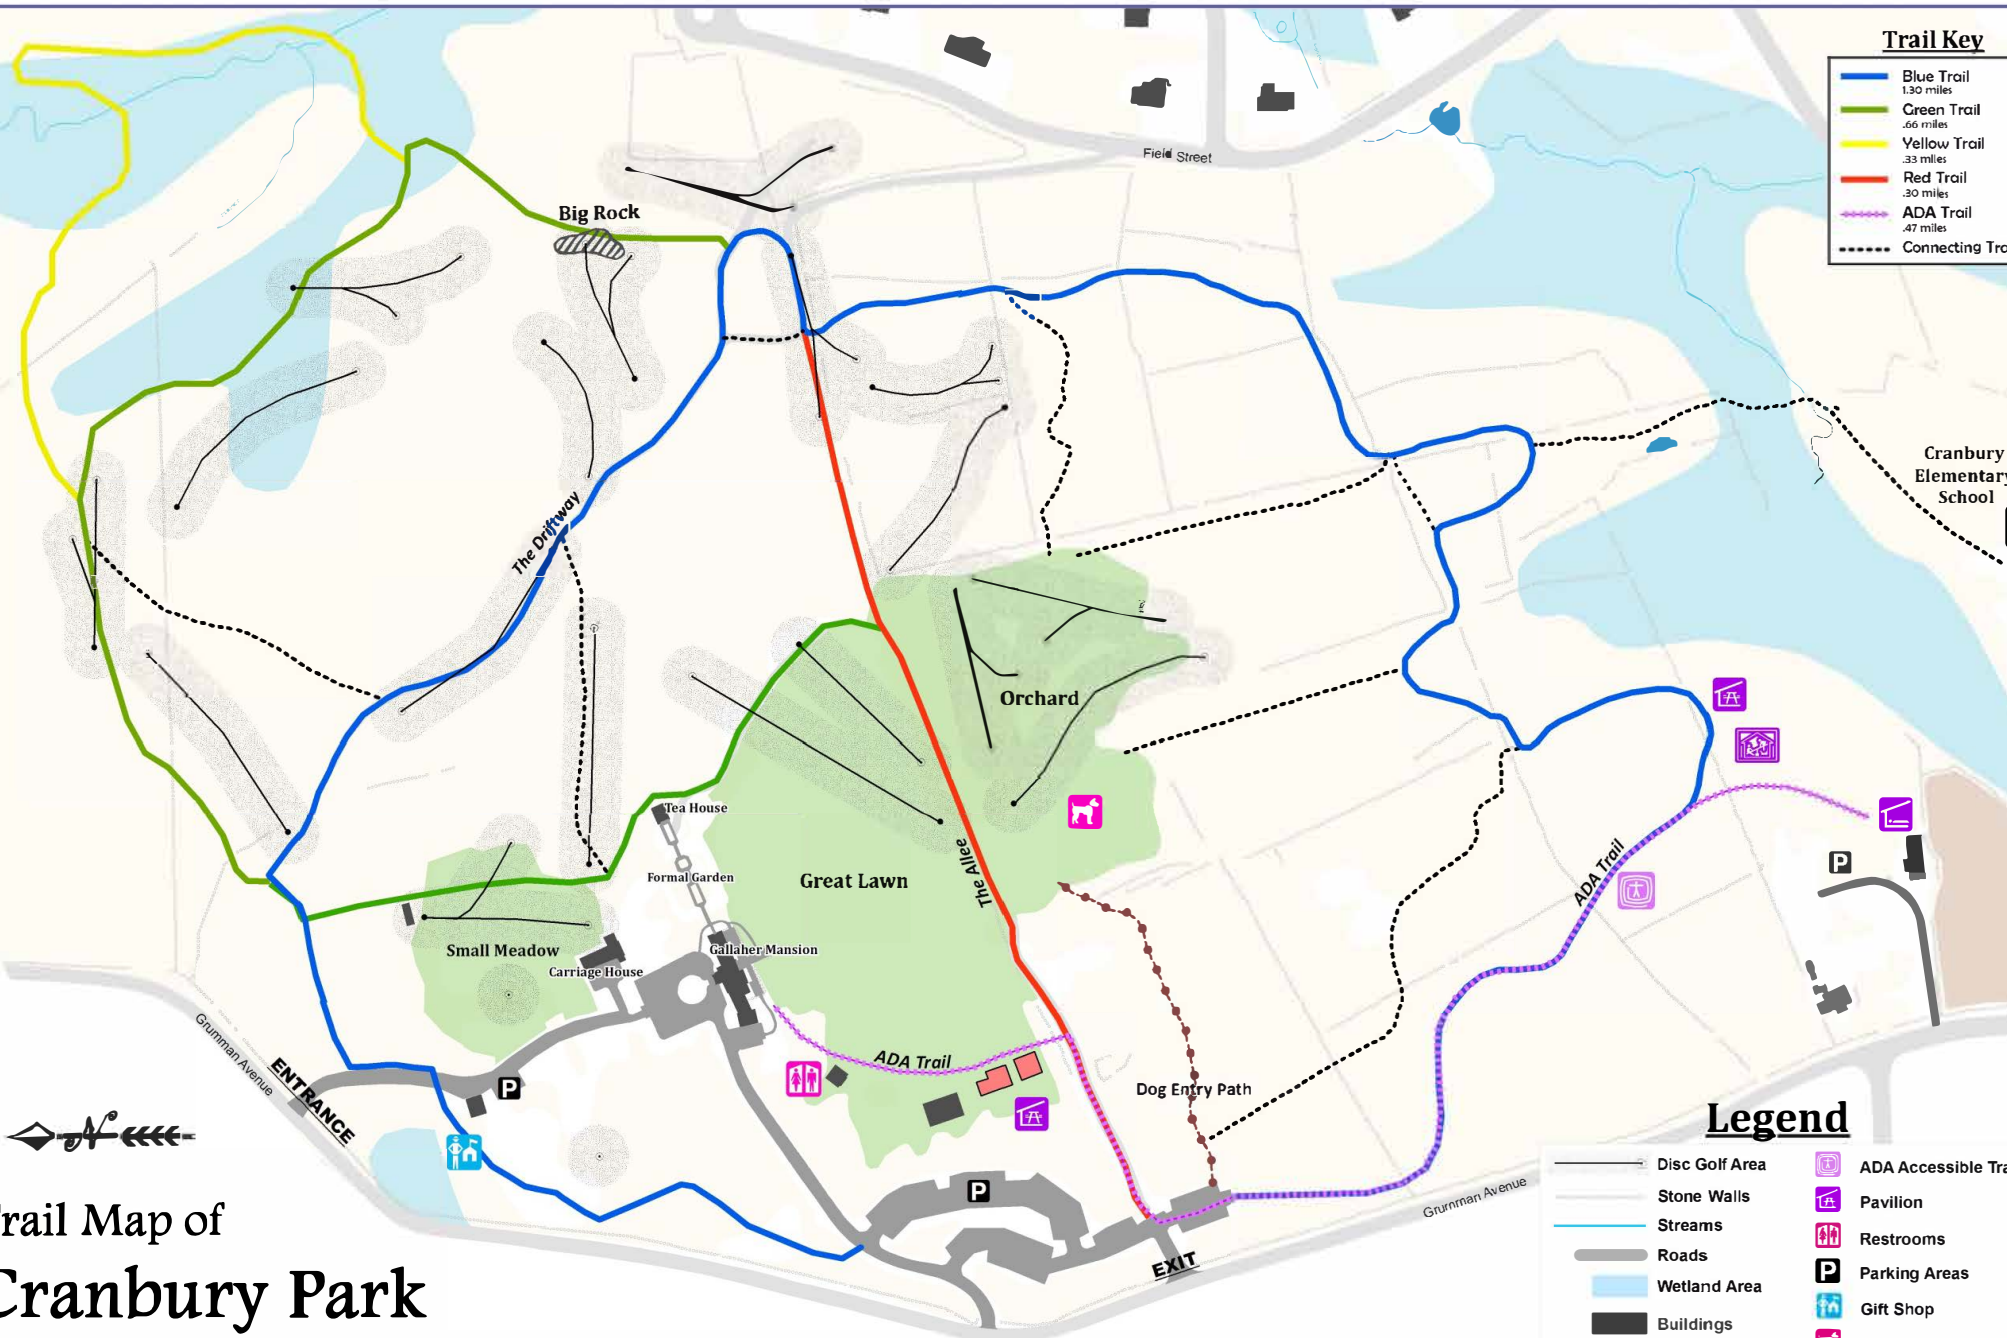

Trail Map of Cranbury Park

Norwalk, CT

City of Norwalk Conservation | City of Norwalk Recreation and Parks | Friends of Cranbury Park

Trail Key

	Blue Trail	1.30 miles
	Green Trail	.66 miles
	Yellow Trail	.33 miles
	Red Trail	.30 miles
	ADA Trail	.47 miles
	Connecting Trails	

Legend

	Disc Golf Area		ADA Accessible Trail
	Stone Walls		Pavilion
	Streams		Restrooms
	Roads		Parking Areas
	Wetland Area		Gift Shop
	Buildings		Dog Area
	Paved Area		Bunk House
	Playground Area		Playground
	Private Property		

ENTRANCE

EXIT

Cranbury Elementary School